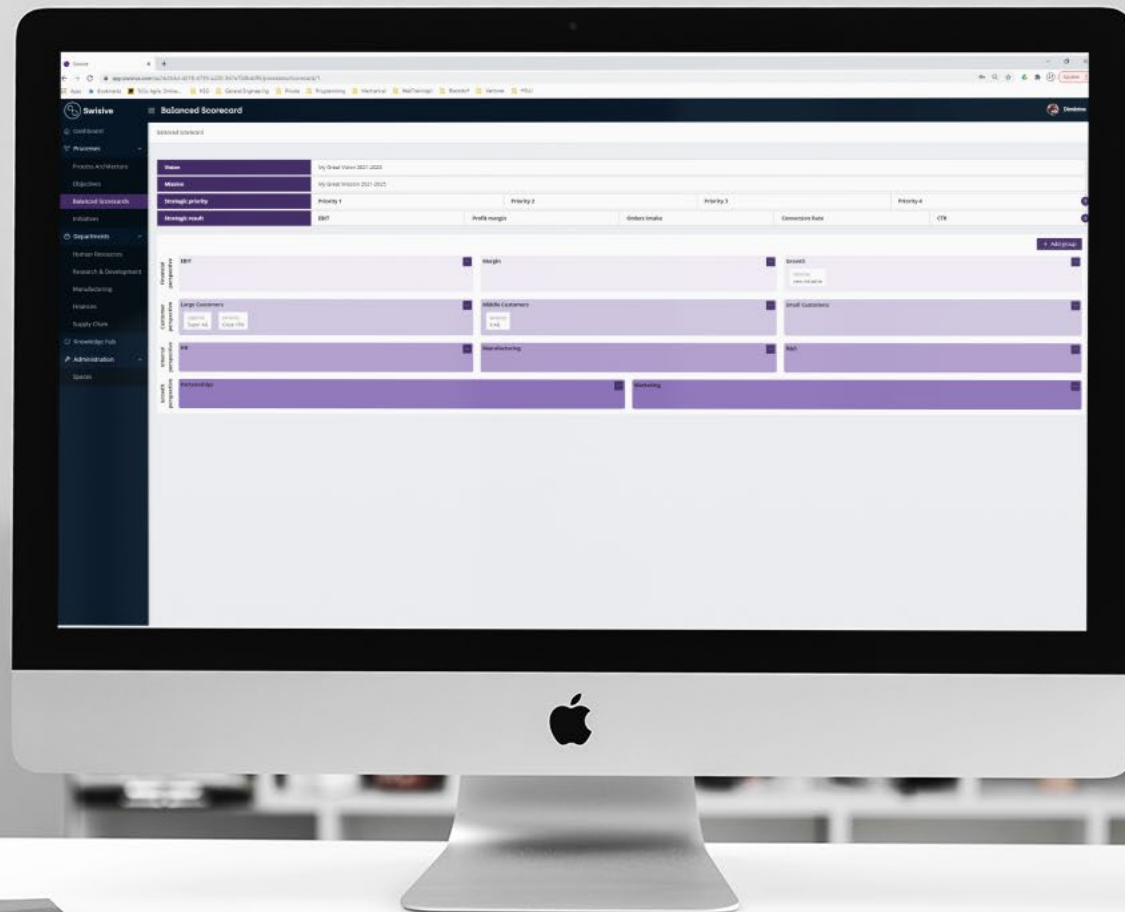

How is the state  
Of your process  
Management?

# Process Design & Management

Balanced  
Score Card

## Process Architecture Map

**Swisive has  
you covered!**